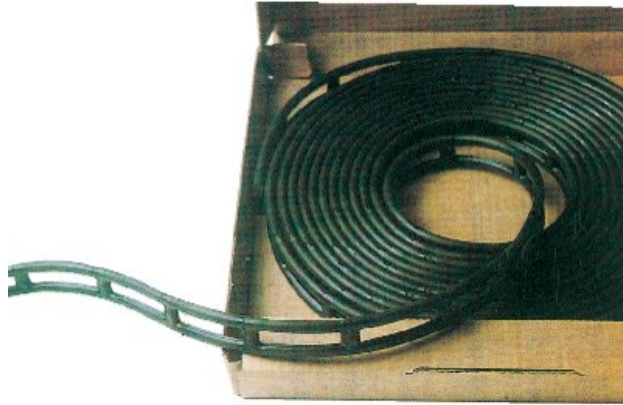

## Quality Rubber Ladder

### Product information

Rubber straps in the ladder model are suitable for keeping things in place in service vehicles, garages and workshops. The strap has no sharp edges that can mark the items, and it is easy to adjust due to the many attachment points.

**Material:** Weather-resistant EPDM rubber

**Finish:** Black

Part Code	Code	Length m	Delivery time
709711101010	Rubber ladder	10	2