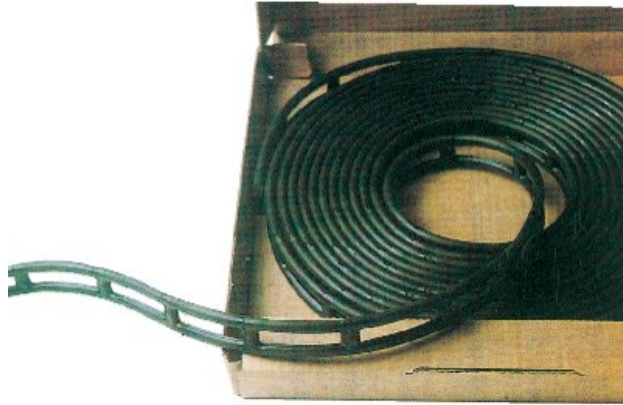

Quality Rubber Ladder

Product information

Rubber straps in the ladder model are suitable for keeping things in place in service vehicles, garages and workshops. The strap has no sharp edges that can mark the items, and it is easy to adjust due to the many attachment points.

Material: Weather-resistant EPDM rubber

Finish: Black

Part Code	Code	Length m	Delivery time
709711101010	Rubber ladder	10	2