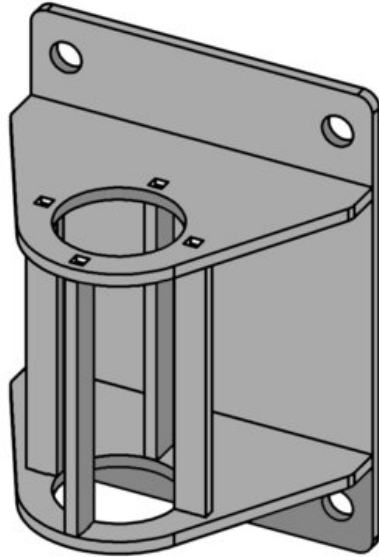

Wall Socket for Swivel Davit Crane, Zinc Plated

Product information

Wall socket with zinc plating, suitable for all Swivel Davit cranes.

Material: Steel

Finish: Galvanized

Part Code	Weight kg	Delivery time
609777001844	7.6	10

Blueprint