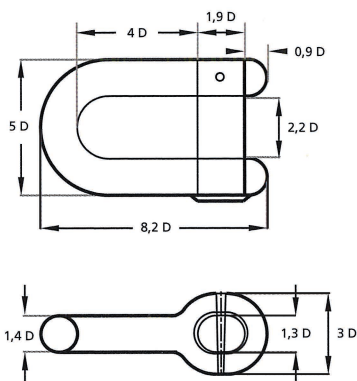

ANCHOR SHACKLE TYPE D